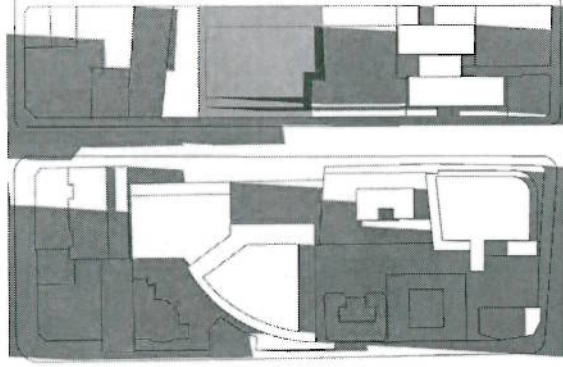

ATTACHMENT B

ATTACHMENT B

SHADOW ANALYSIS

137-151 CLARENCE STREET, SYDNEY

4
21st June 12pm
Scale 1:1000

8
21st June 12pm
Scale 1:1000

3
21st June 11am
Scale 1:1000

7
21st June 11am
Scale 1:1000

2
21st June 10am
Scale 1:1000

6
21st June 10am
Scale 1:1000

1
21st June 09am
Scale 1:1000

5
21st June 09am
Scale 1:1000